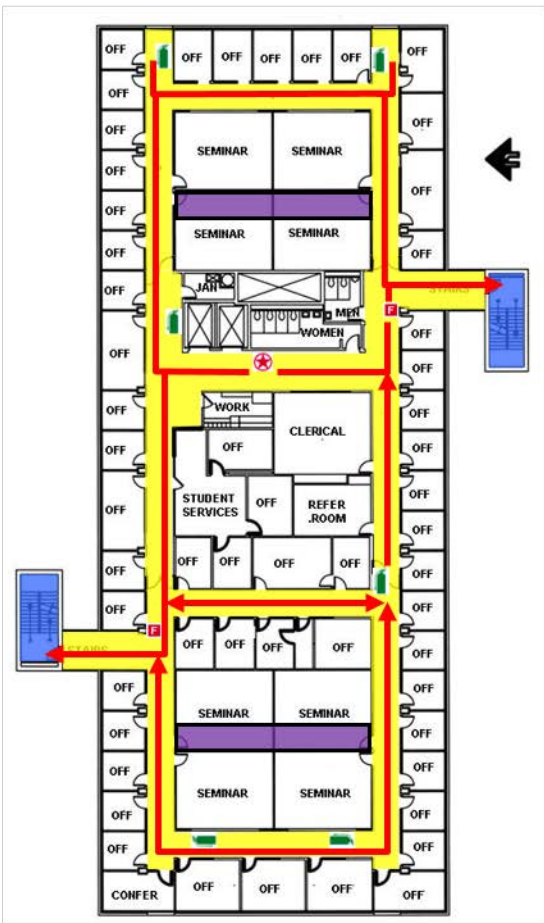

LEGEND

-  YOU ARE HERE
-  EVACUATION ROUTE
-  FIRE ALARM PULL STATION
-  AED LOCATION
(ON LEVEL 3)
-  FIRE EXTINGUISHER
-  STAIRS
-  SEVERE WEATHER SHELTER

COLLEGE OF NURSING – LEVEL 1

EVACUATION PLAN

LEGEND

-  YOU ARE HERE
-  EVACUATION ROUTE
-  FIRE ALARM PULL STATION
-  AED LOCATION
(ON LEVEL 3)
-  FIRE EXTINGUISHER
-  STAIRS
-  SEVERE WEATHER SHELTER

COLLEGE OF NURSING – LEVEL 2

EVACUATION PLAN

LEGEND

-  YOU ARE HERE
-  EVACUATION ROUTE
-  FIRE ALARM PULL STATION
-  AED LOCATION
(ON LEVEL 3)
-  FIRE EXTINGUISHER
-  STAIRS
-  SEVERE WEATHER SHELTER

COLLEGE OF NURSING – LEVEL 3

EVACUATION PLAN

LEGEND

-  YOU ARE HERE
-  EVACUATION ROUTE
-  FIRE ALARM PULL STATION
-  AED LOCATION
(ON LEVEL 3)
-  FIRE EXTINGUISHER
-  STAIRS
-  SEVERE WEATHER SHELTER

COLLEGE OF NURSING – LEVEL 4